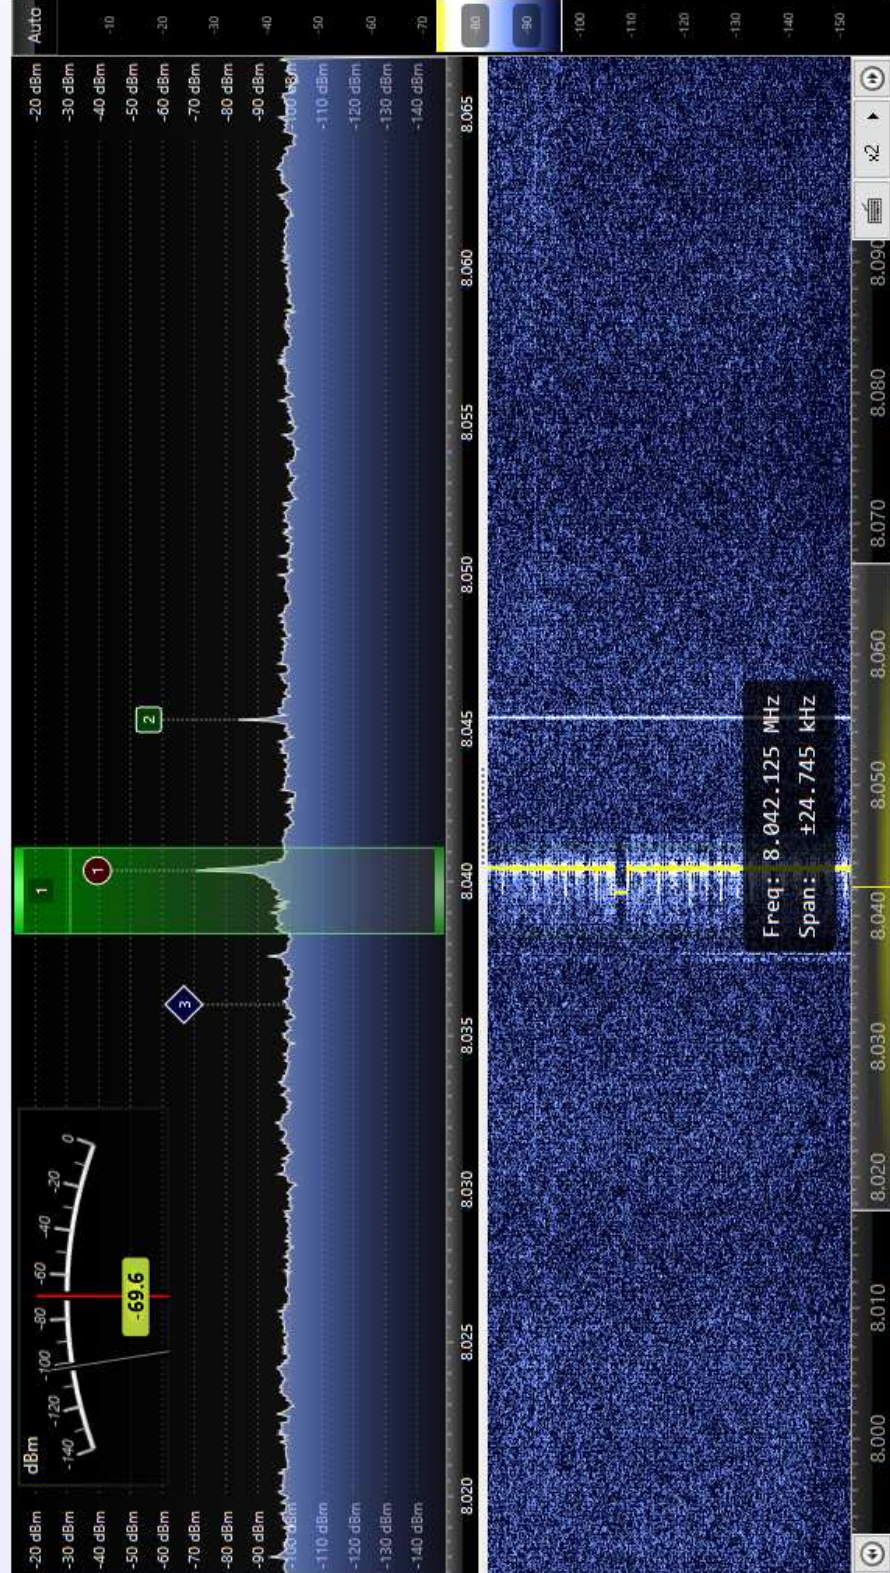

Home View Receive Transmit Rec/Playback Favourites Memories Tools Help

Select Radio Start Stop Bandwidth 100 - 2900 Hz Calibration Frequency 27

Antenna SMA B

RF Gain 4 -35 dB (Auto) IF Gain Visual Gain 10 dB AM/FM Notch Ext. Ref Lock Off

LO Mode 168 MHz

Radio Configuration Support Online

Always On Top Instance Child Lock Screenshot

Previous History RX Frequency

Auto-mute: Enable Options Wideband DSP

Noise Blanker: Enable Options

RX 1 0.008.038.200

Haut-parleur/Ecouteurs (Realtek High Definitio...)

IF Display

8.036 8.038 8.040 8.042

Mode

Step

SAM ECSS-L CW-U NFM USB

AM ECSS-U BFM LSB Wide-U

18:22 12/01/2025