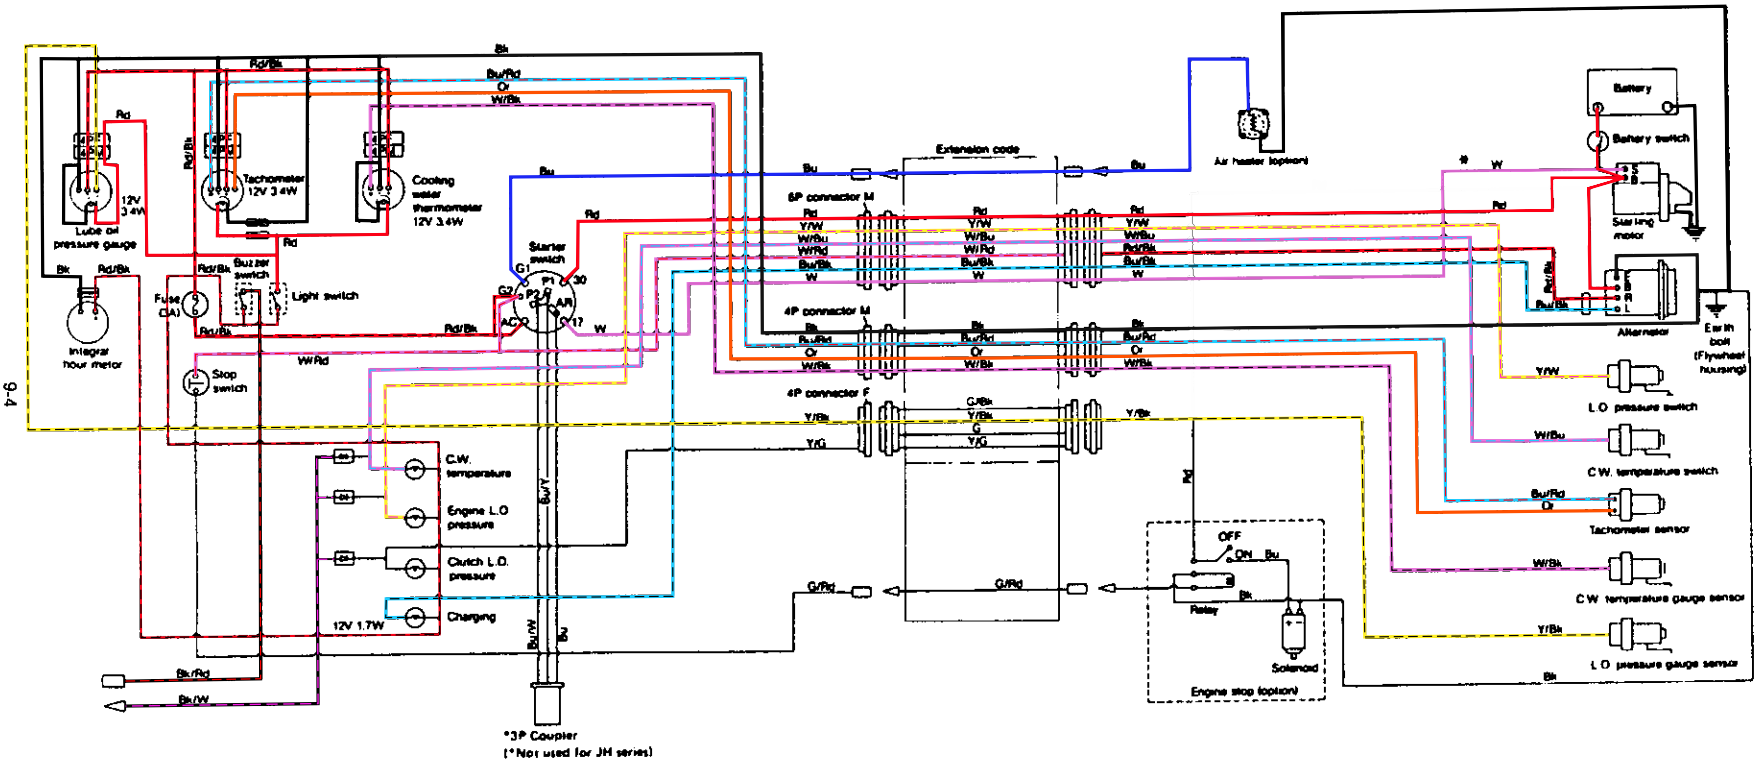

1-2-2 For C-type instrument panel

Color-coding

| | |
|----|--------|
| Rd | Red |
| W | White |
| Bk | Black |
| Bu | Blue |
| Y | Yellow |
| Or | Orange |
| G | Green |