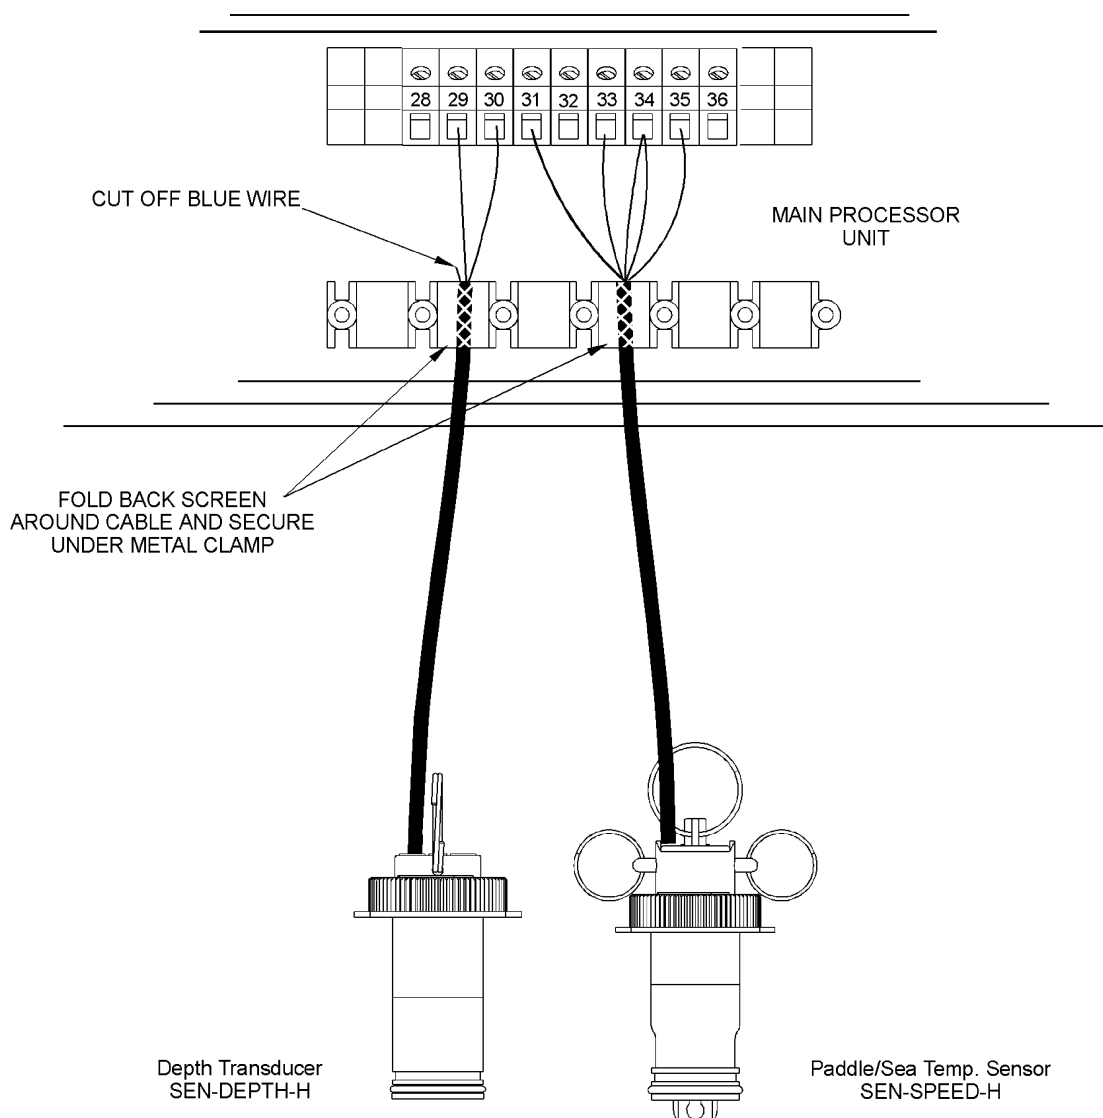

DEPTH AND PADDLE
ELECTRICAL INSTALLATION SHEET

TERMINAL	FUNCTION	CABLE WIRE COLOUR
	DEPTH TRANSDUCER	16m CABLE ATTACHED
29	DEPTH - DEPTH +	BLACK BLUE
30		
	PADDLE/SEA TEMP. SENSOR	16m CABLE ATTACHED
31	PADDLE INPUT	GREEN
32	NO CONNECTION	
33	GROUND	BLACK
34	SEA TEMP./PADDLE SUPPLY	RED AND WHITE
35	SEA TEMP. INPUT	YELLOW