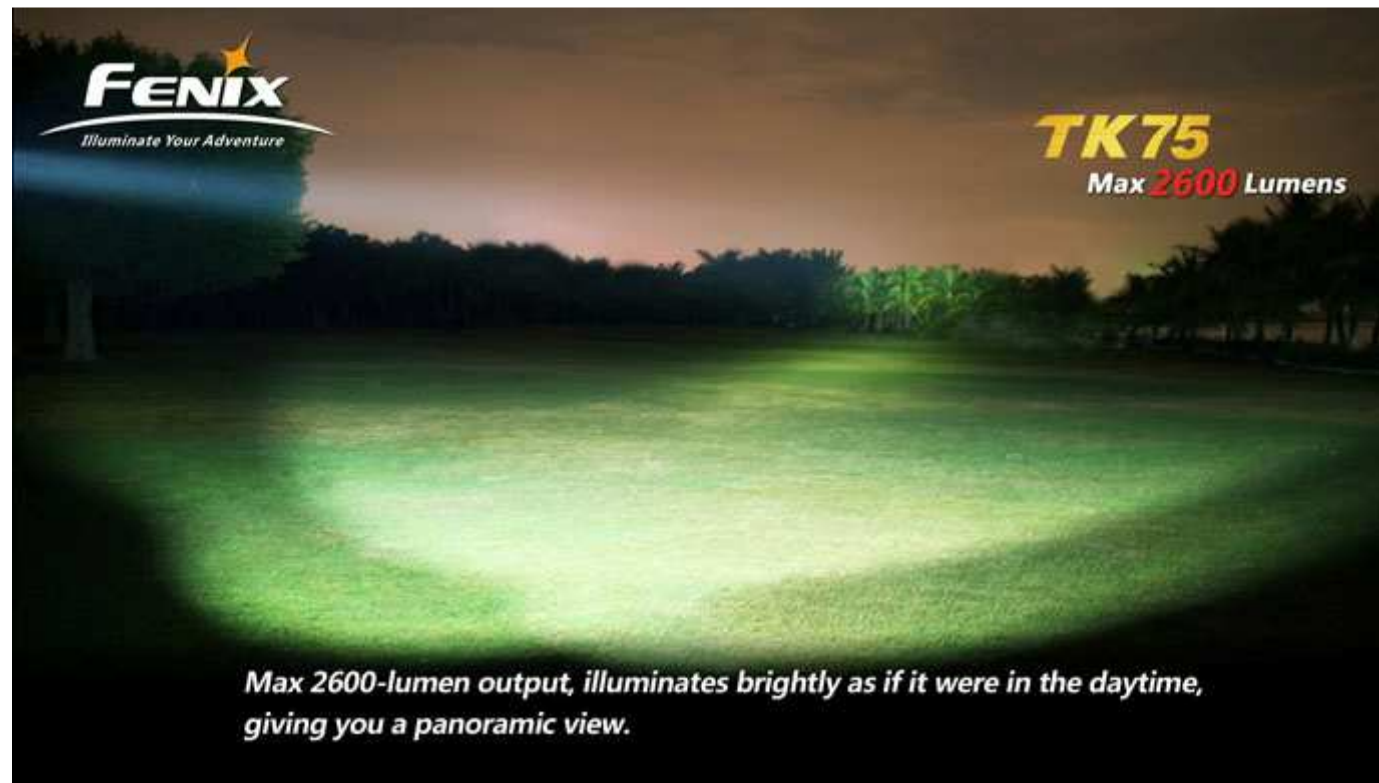

<http://www.lampesdepoche.com/fenix-tk70.html>