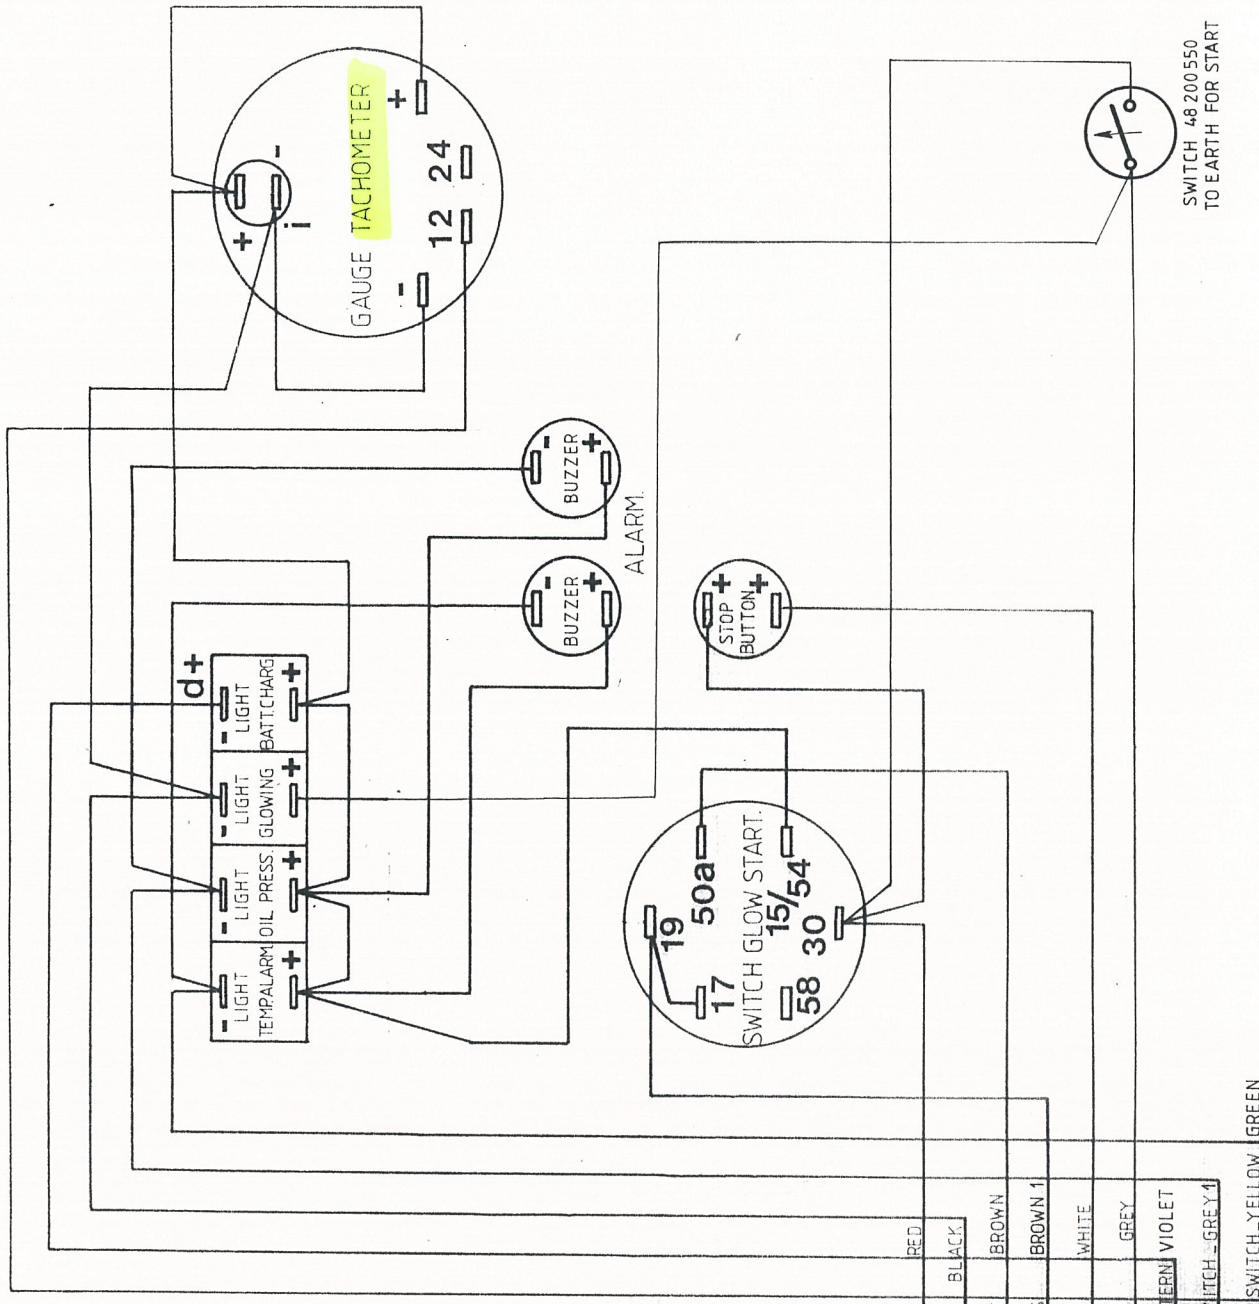

k 'sod buisnou

1	PLUS	RED
2	MINUS	BLACK
3	START	BROWN
4	GLOWS	BROWN 1
5	STOP	WHITE
6	D-ALTERN	GREY
7	OIL SWITCH	VIOLET
8	OIL SWITCH	GREY 1
9	TEMP SWITCH	YELLOW GREEN
10	TEMP SENDER	YELLOW GREEN 1
11	*W*	TACHO-BLUE

SWITCH 48200550
TO EARTH FOR START

A1

307 139

IND.A 5.2.93

WIRING DIAGRAM 1 INSTR. PANEL (TWO POLES INSULATED)