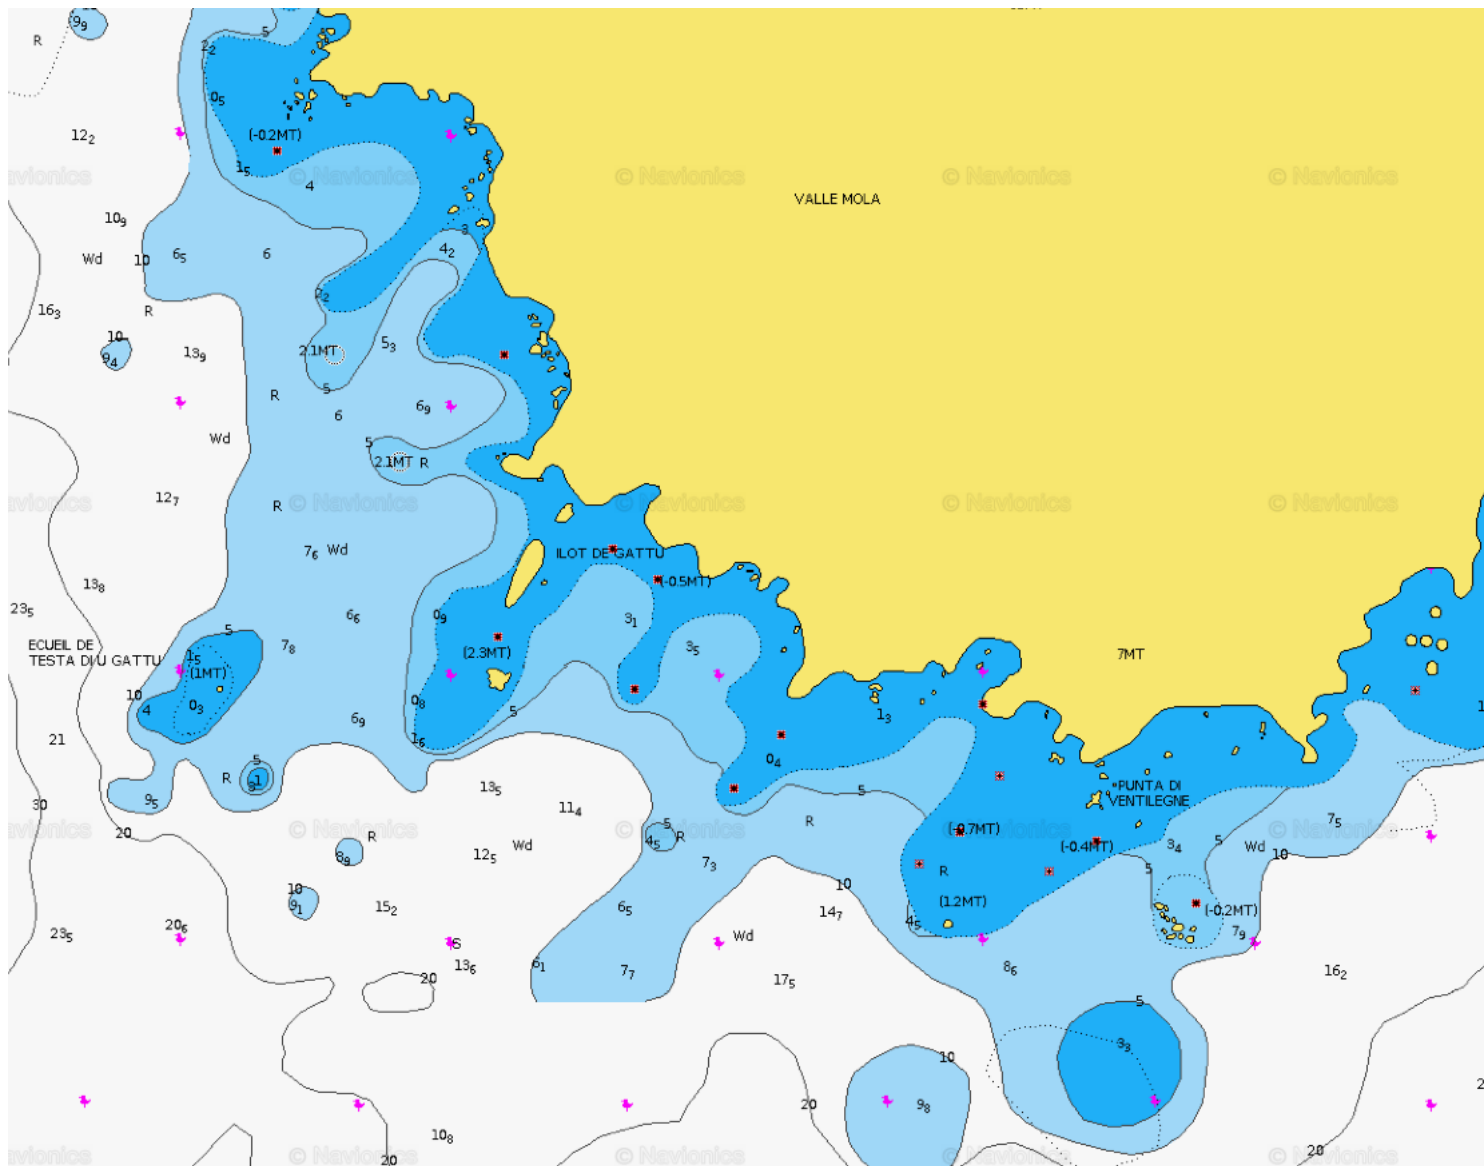

Chartplotter

Mobile

WebApp

Downloads & Updates

Chartplotter

Mobile

No overlay

500ft

- [Acknowledgements](#) | Not to be used for navigation

iAttributions