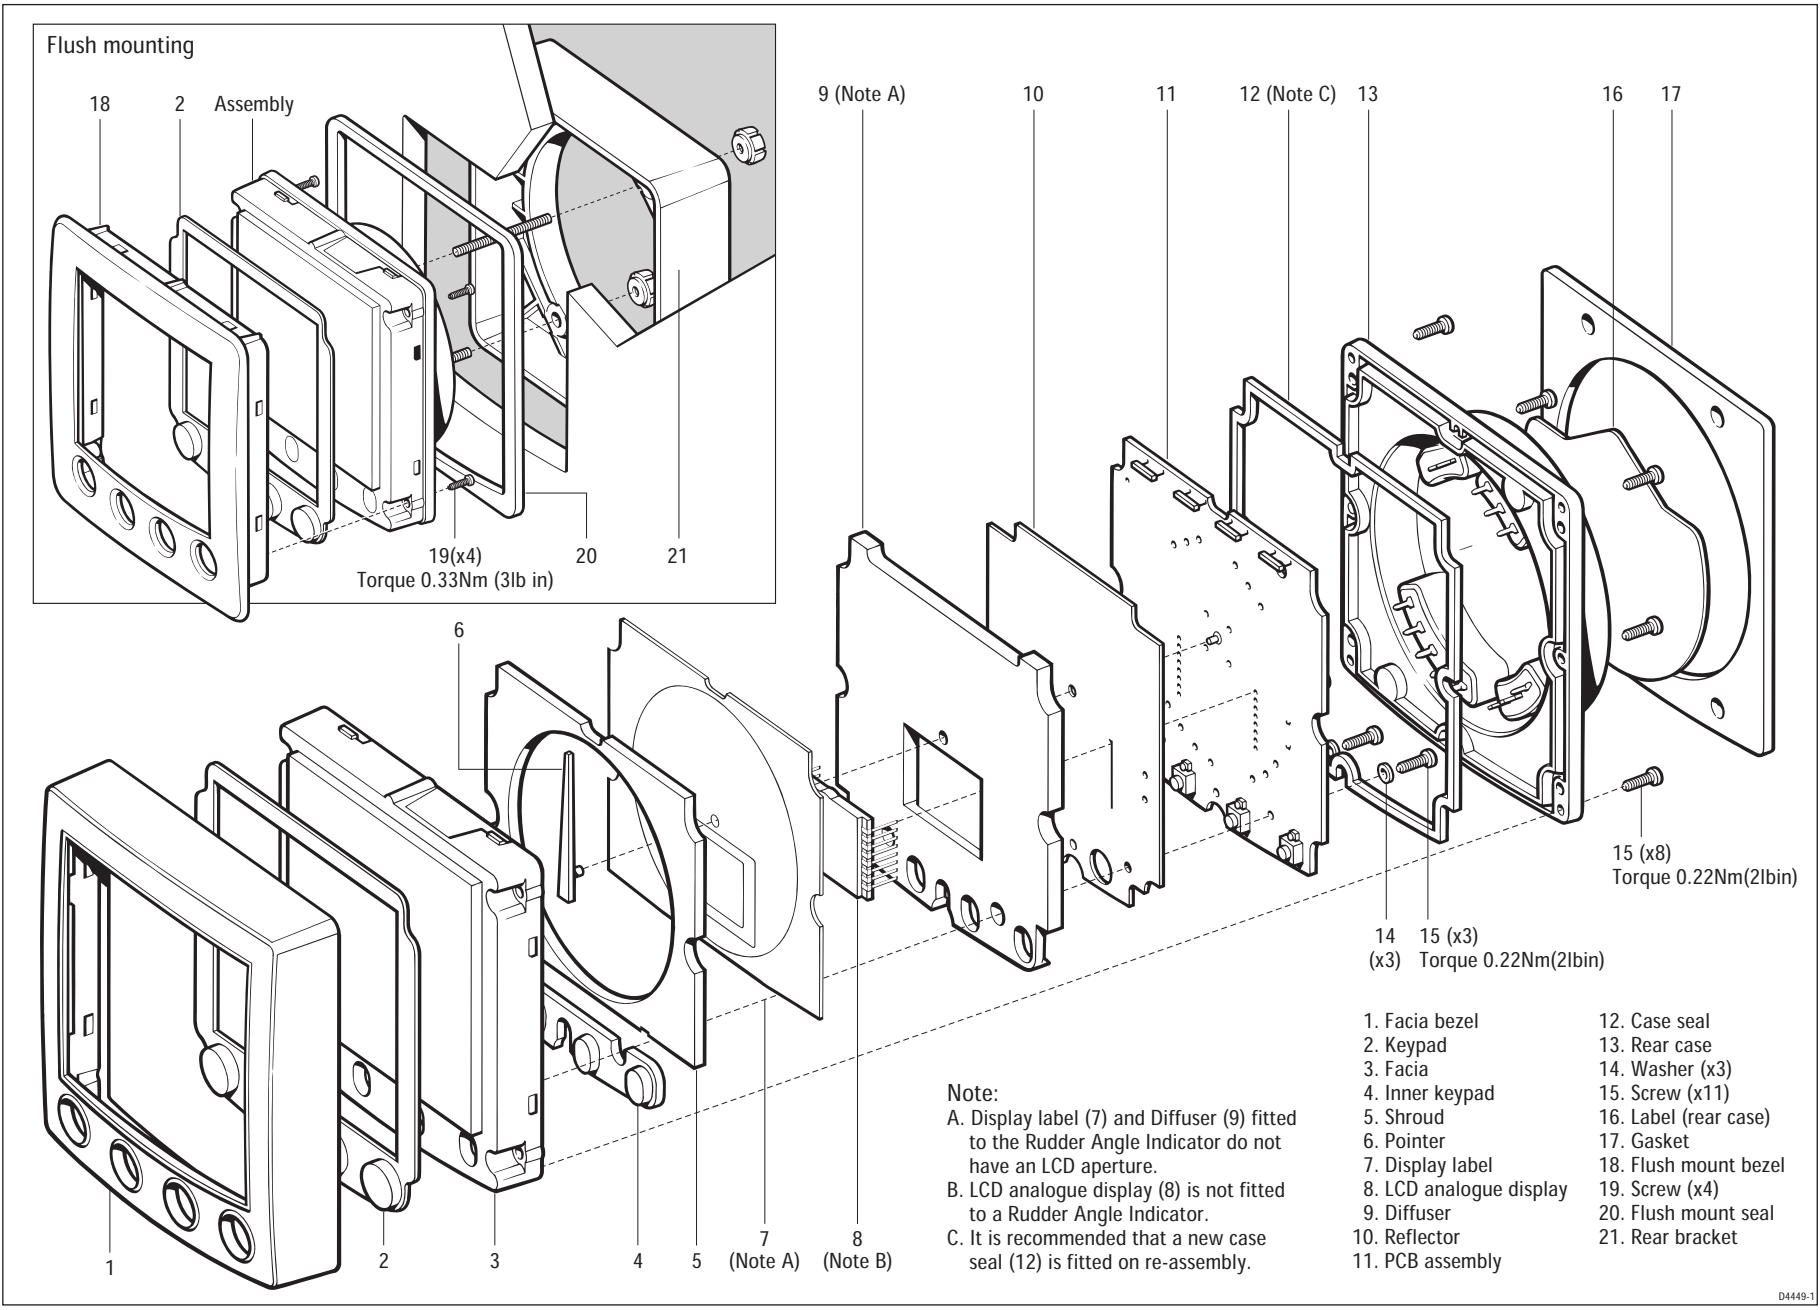

ST60 Analogue instrument exploded view

Figure 1: ST60 Wind, CH Wind, Compass and Rudder Angle Indicator Digital Instrument exploded view