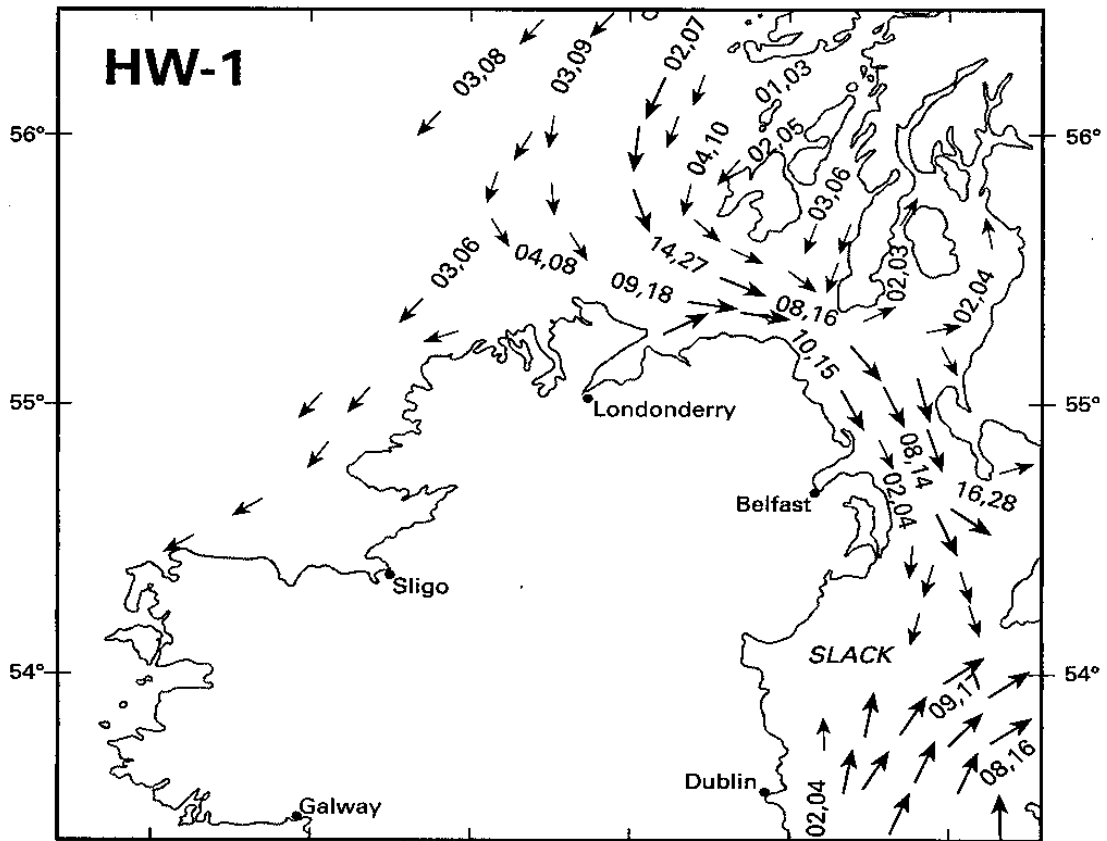

4 Hours before HW Dover (0350 before HW Belfast)

3 Hours before HW Dover (0250 before HW Belfast)

2 Hours before HW Dover (0150 before HW Belfast)

1 Hour before HW Dover (0050 before HW Belfast)

HW Dover (0010 after HW Belfast)

1 Hour after HW Dover (0110 after HW Belfast)

2 Hours after HW Dover (0210 after HW Belfast)

3 Hours after HW Dover (0310 after HW Belfast)

4 Hours after HW Dover (0410 after HW Belfast)

5 Hours after HW Dover (0510 after HW Belfast)

6 Hours after HW Dover (0610 after HW Belfast)