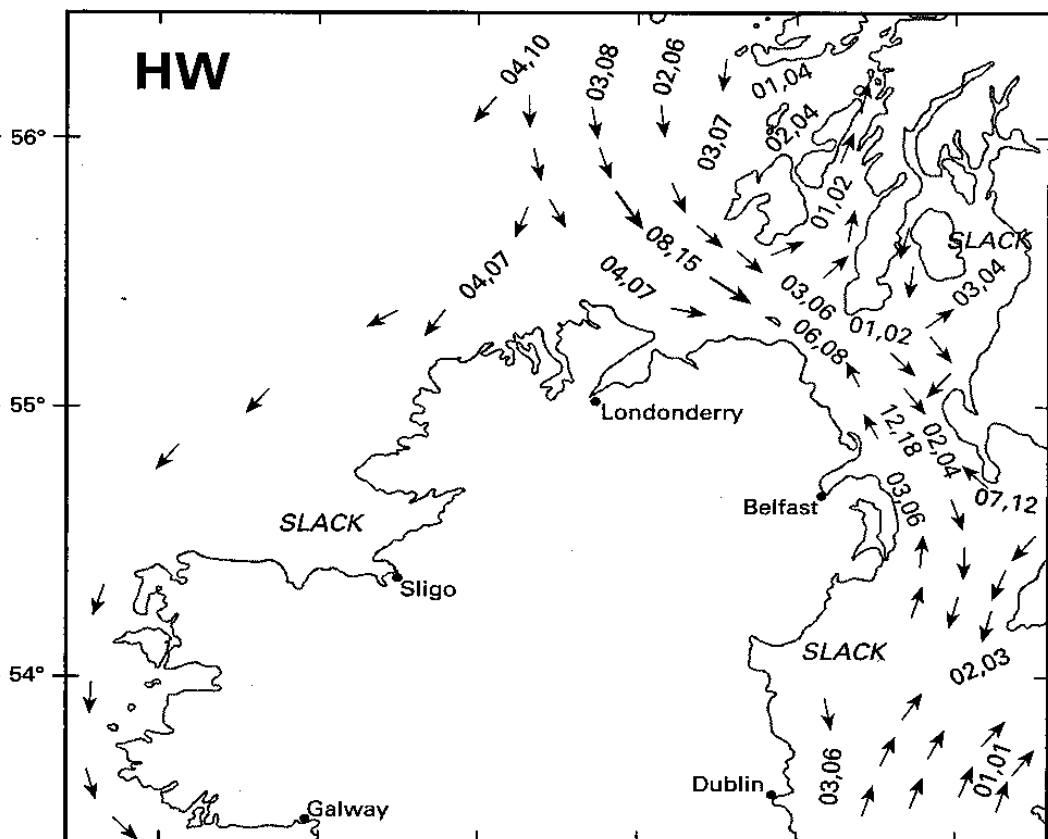

4 Hours before HW Dover (0350 before HW Belfast)

3 Hours before HW Dover (0250 before HW Belfast)

2 Hours before HW Dover (0150 before HW Belfast)

1 Hour before HW Dover (0050 before HW Belfast)

HW Dover (0010 after HW Belfast)

1 Hour after HW Dover (0110 after HW Belfast)

2 Hours after HW Dover (0210 after HW Belfast)

3 Hours after HW Dover (0310 after HW Belfast)

4 Hours after HW Dover (0410 after HW Belfast)

5 Hours after HW Dover (0510 after HW Belfast)

6 Hours after HW Dover (0610 after HW Belfast)