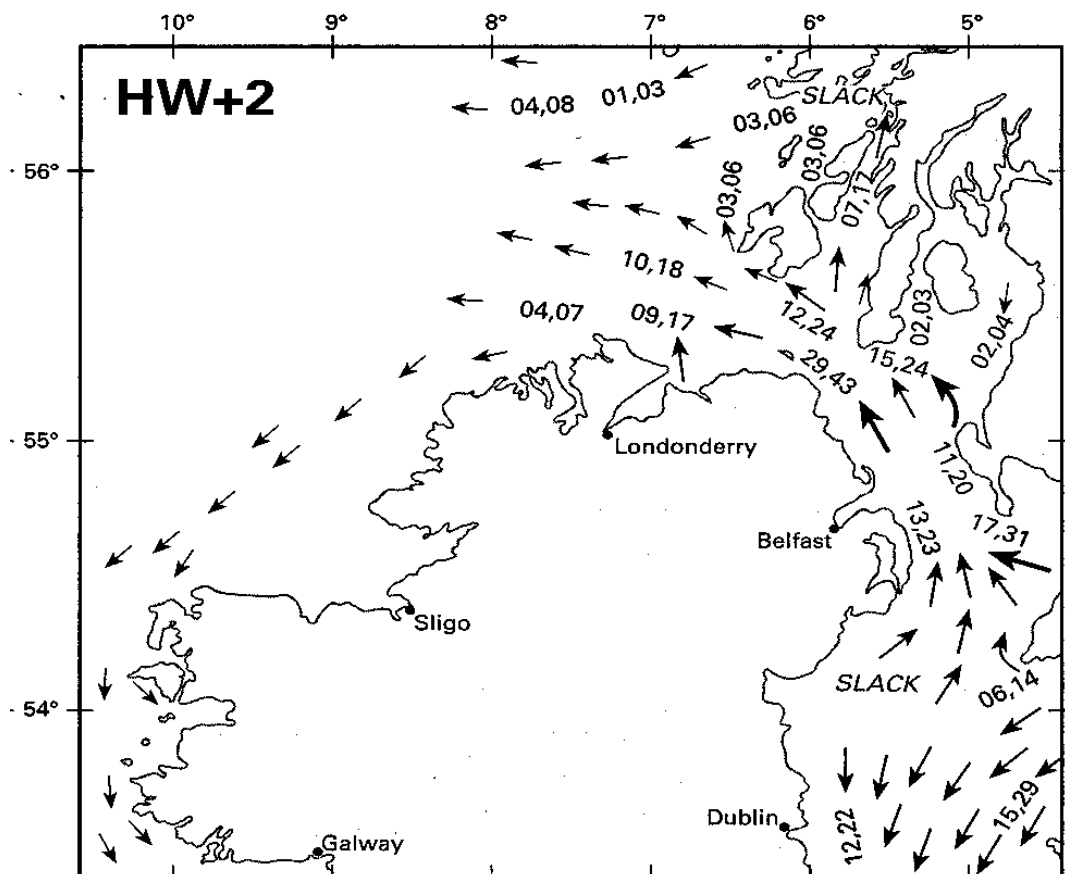

4 Hours before HW Dover (0350 before HW Belfast)

3 Hours before HW Dover (0250 before HW Belfast)

2 Hours before HW Dover (0150 before HW Belfast)

1 Hour before HW Dover (0050 before HW Belfast)

HW Dover (0010 after HW Belfast)

1 Hour after HW Dover (0110 after HW Belfast)

2 Hours after HW Dover (0210 after HW Belfast)

3 Hours after HW Dover (0310 after HW Belfast)

4 Hours after HW Dover (0410 after HW Belfast)

5 Hours after HW Dover (0510 after HW Belfast)

6 Hours after HW Dover (0610 after HW Belfast)