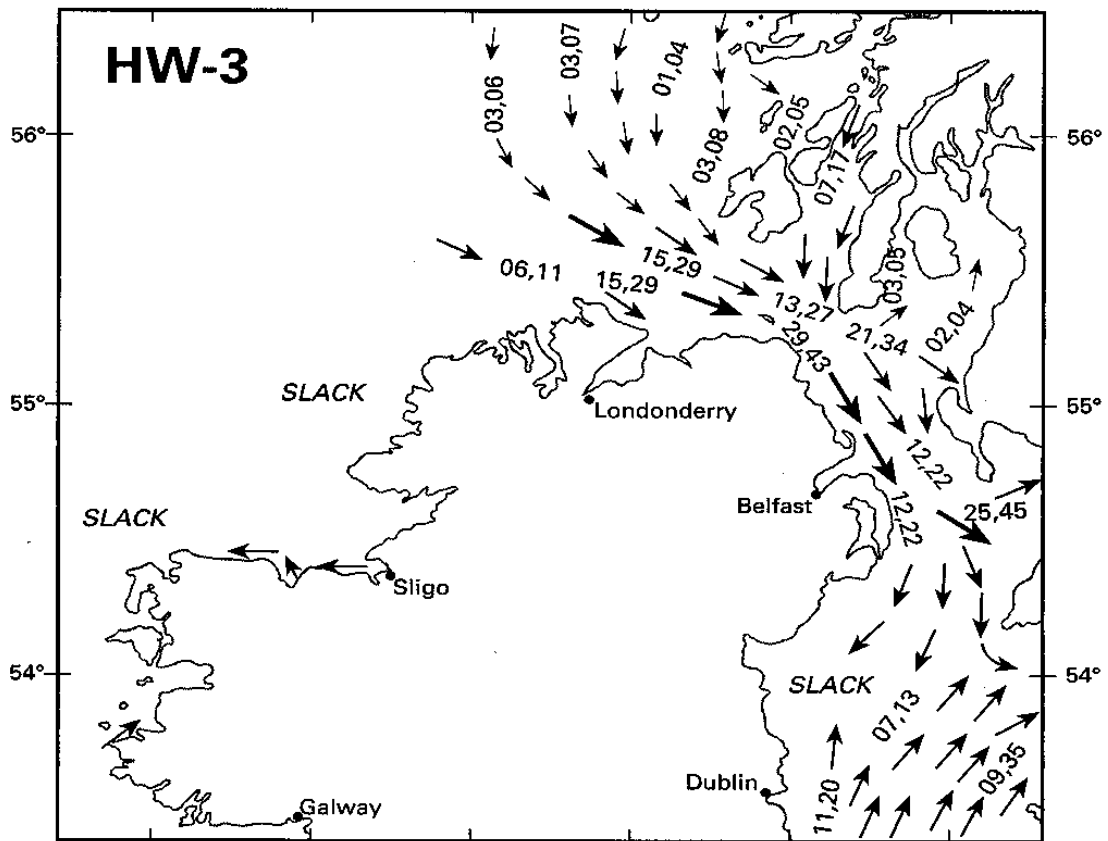

4 Hours before HW Dover (0350 before HW Belfast)

3 Hours before HW Dover (0250 before HW Belfast)

2 Hours before HW Dover (0150 before HW Belfast)

1 Hour before HW Dover (0050 before HW Belfast)

HW Dover (0010 after HW Belfast)

1 Hour after HW Dover (0110 after HW Belfast)

2 Hours after HW Dover (0210 after HW Belfast)

3 Hours after HW Dover (0310 after HW Belfast)

4 Hours after HW Dover (0410 after HW Belfast)

5 Hours after HW Dover (0510 after HW Belfast)

6 Hours after HW Dover (0610 after HW Belfast)