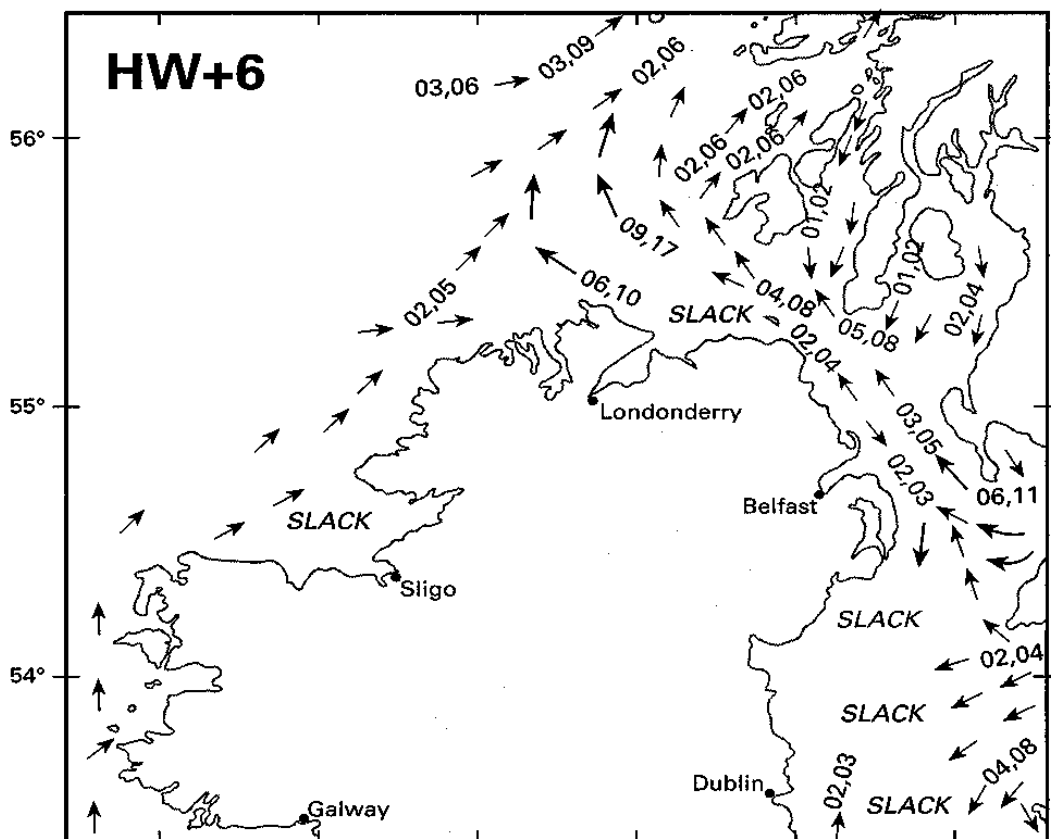

4 Hours before HW Dover (0350 before HW Belfast)

3 Hours before HW Dover (0250 before HW Belfast)

2 Hours before HW Dover (0150 before HW Belfast)

1 Hour before HW Dover (0050 before HW Belfast)

HW Dover (0010 after HW Belfast)

1 Hour after HW Dover (0110 after HW Belfast)

2 Hours after HW Dover (0210 after HW Belfast)

3 Hours after HW Dover (0310 after HW Belfast)

4 Hours after HW Dover (0410 after HW Belfast)

5 Hours after HW Dover (0510 after HW Belfast)

6 Hours after HW Dover (0610 after HW Belfast)