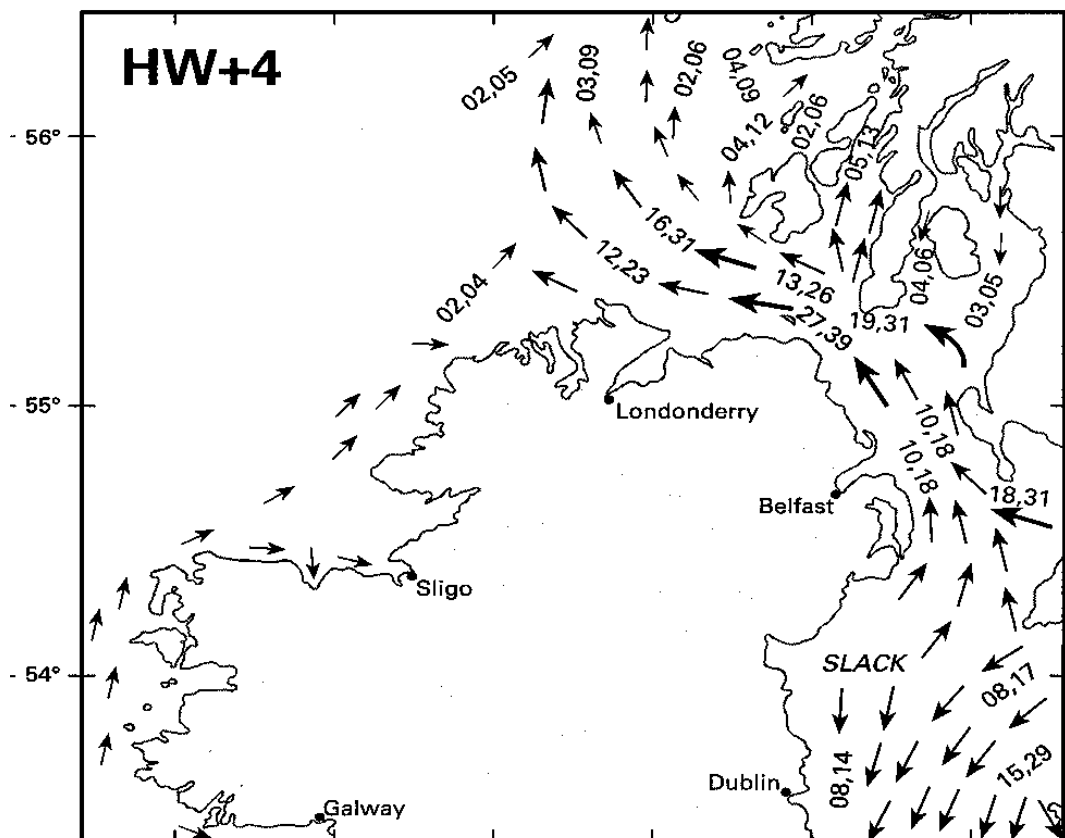

4 Hours before HW Dover (0350 before HW Belfast)

3 Hours before HW Dover (0250 before HW Belfast)

2 Hours before HW Dover (0150 before HW Belfast)

1 Hour before HW Dover (0050 before HW Belfast)

HW Dover (0010 after HW Belfast)

1 Hour after HW Dover (0110 after HW Belfast)

2 Hours after HW Dover (0210 after HW Belfast)

3 Hours after HW Dover (0310 after HW Belfast)

4 Hours after HW Dover (0410 after HW Belfast)

5 Hours after HW Dover (0510 after HW Belfast)

6 Hours after HW Dover (0610 after HW Belfast)