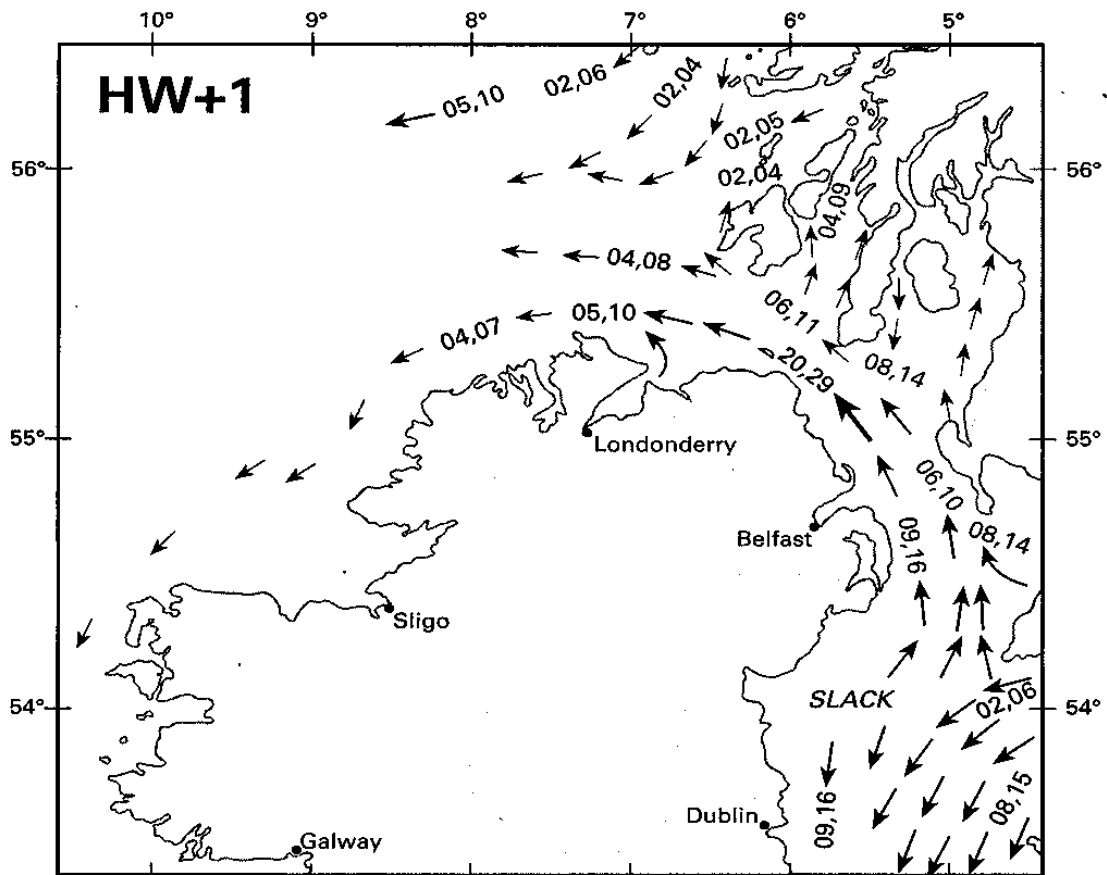

4 Hours before HW Dover (0350 before HW Belfast)

3 Hours before HW Dover (0250 before HW Belfast)

2 Hours before HW Dover (0150 before HW Belfast)

1 Hour before HW Dover (0050 before HW Belfast)

HW Dover (0010 after HW Belfast)

1 Hour after HW Dover (0110 after HW Belfast)

2 Hours after HW Dover (0210 after HW Belfast)

3 Hours after HW Dover (0310 after HW Belfast)

4 Hours after HW Dover (0410 after HW Belfast)

5 Hours after HW Dover (0510 after HW Belfast)

6 Hours after HW Dover (0610 after HW Belfast)