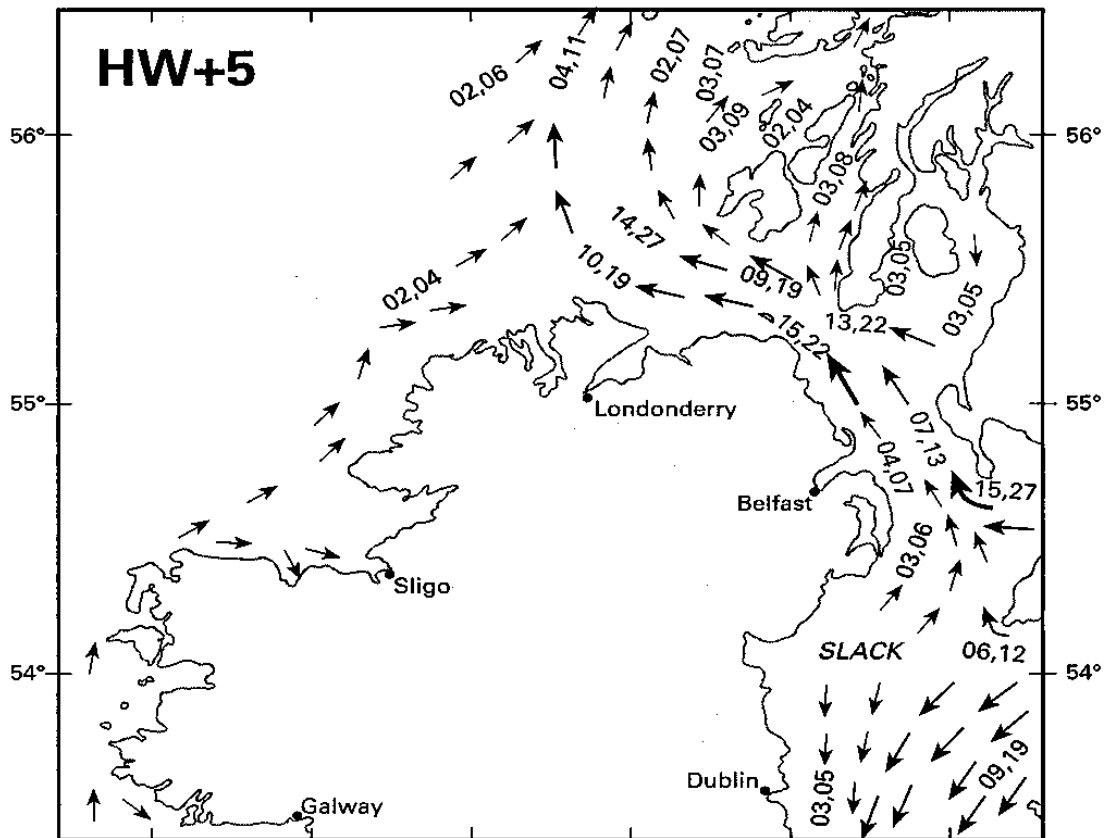

4 Hours before HW Dover (0350 before HW Belfast)

3 Hours before HW Dover (0250 before HW Belfast)

2 Hours before HW Dover (0150 before HW Belfast)

1 Hour before HW Dover (0050 before HW Belfast)

HW Dover (0010 after HW Belfast)

1 Hour after HW Dover (0110 after HW Belfast)

2 Hours after HW Dover (0210 after HW Belfast)

3 Hours after HW Dover (0310 after HW Belfast)

4 Hours after HW Dover (0410 after HW Belfast)

5 Hours after HW Dover (0510 after HW Belfast)

6 Hours after HW Dover (0610 after HW Belfast)