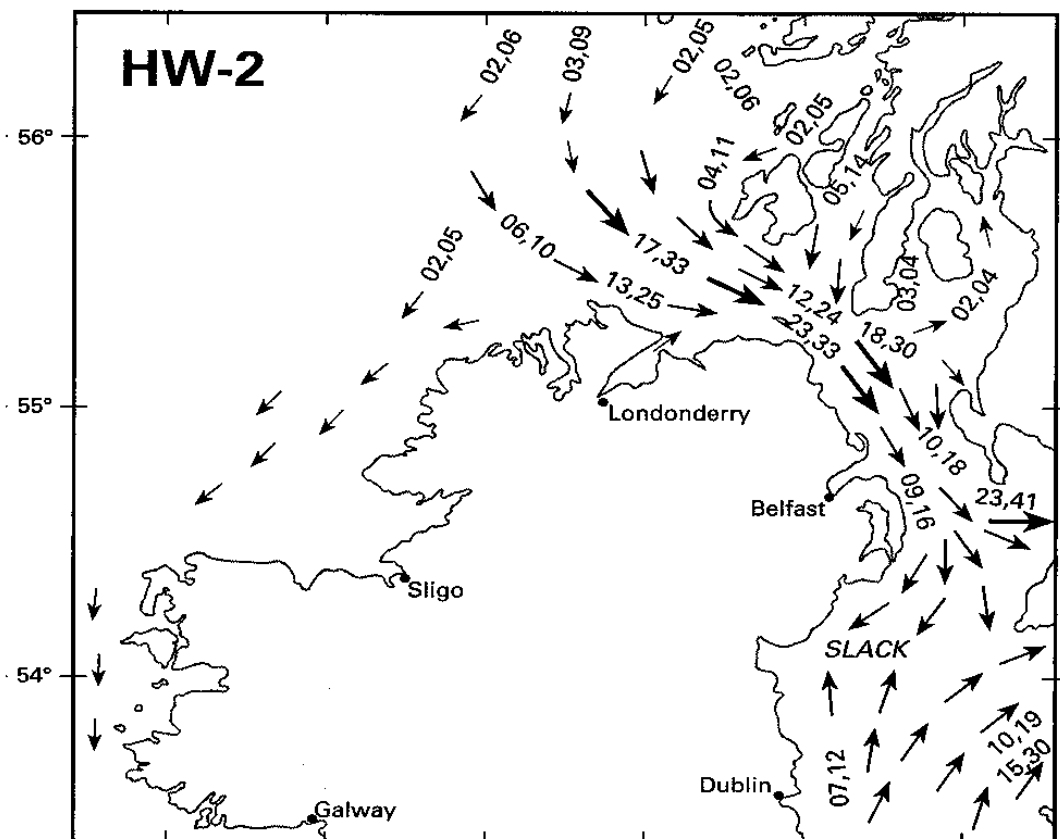

4 Hours before HW Dover (0350 before HW Belfast)

3 Hours before HW Dover (0250 before HW Belfast)

2 Hours before HW Dover (0150 before HW Belfast)

1 Hour before HW Dover (0050 before HW Belfast)

HW Dover (0010 after HW Belfast)

1 Hour after HW Dover (0110 after HW Belfast)

2 Hours after HW Dover (0210 after HW Belfast)

3 Hours after HW Dover (0310 after HW Belfast)

4 Hours after HW Dover (0410 after HW Belfast)

5 Hours after HW Dover (0510 after HW Belfast)

6 Hours after HW Dover (0610 after HW Belfast)