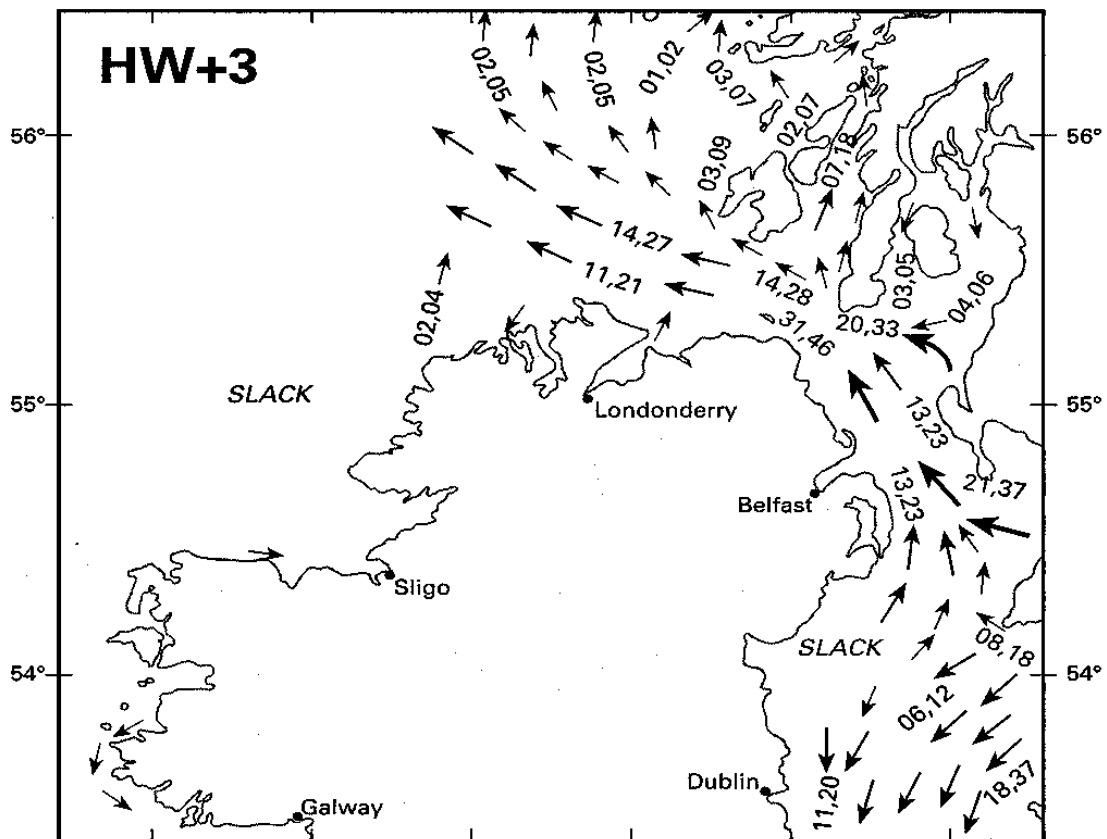

4 Hours before HW Dover (0350 before HW Belfast)

3 Hours before HW Dover (0250 before HW Belfast)

2 Hours before HW Dover (0150 before HW Belfast)

1 Hour before HW Dover (0050 before HW Belfast)

HW Dover (0010 after HW Belfast)

1 Hour after HW Dover (0110 after HW Belfast)

2 Hours after HW Dover (0210 after HW Belfast)

3 Hours after HW Dover (0310 after HW Belfast)

4 Hours after HW Dover (0410 after HW Belfast)

5 Hours after HW Dover (0510 after HW Belfast)

6 Hours after HW Dover (0610 after HW Belfast)